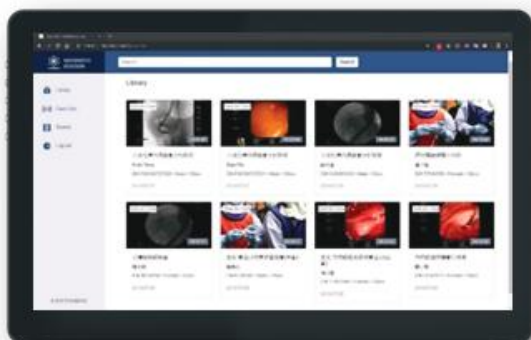

TWIN BEANS

MEDISTATION

A multi-functional integration medical video management system

FUNCTION

- Cases playback: Review the cases by PC、tablet or mobile devices
- Cases intelligent search: Search the cases by the key words in the file.
- Livestream function: Watch the real time video streaming by browser.
- Case management : Edit the case by any connected device in the hospital
- Case review: Review the previous case to recognize the tumor status
- Rewind immediate: Watch the case when you end your case
- Manage case: Review case, playback cases by PC, Tablet and mobile phone
- Authority management: Integrate multiple MEDIRECO cases, manage the cases by the department or discipline

SPECIFICATION

- 50 TB Storage space (Expandable)
- Intregation: Integrate MEDIRECO video in MEDISTATIO by permission
- Case Routing : With the video routing system MEDIMATRIX, you can routing the video to the conference room or operating room