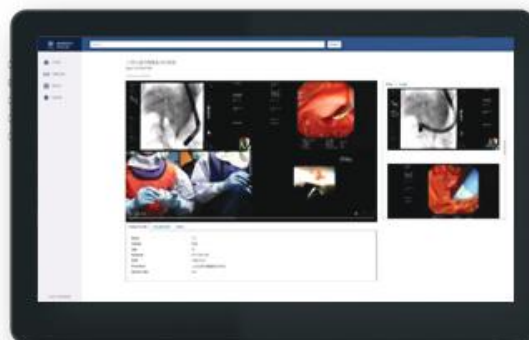

TWIN BEANS

MEDISTATION

A multi-functional integration medical video management system

FUNCTION

- Cases playback: Review the cases by PC、tablet or mobile devices
- Cases intelligent search: Search the cases by the key words in the file.
- Livestream function: Watch the real time video streaming by browser.
- Case management : Edit the case by any connected device in the hospital
- Case review: Review the previous case to recognize the tumor status
- Rewind immediate: Watch the case when you end your case
- Manage case: Review case, playback cases by PC, Tablet and mobile phone
- Authority management: Integrate multiple MEDIRECO cases, manage the cases by the department or discipline

SPECIFICATION

- 50 TB Storage space (Expandable)
- Intregation: Integrate MEDIRECO video in MEDISTATIO by permission
- Case Routing : With the video routing system MEDIMATRIX, you can routing the video to the conference room or operating room